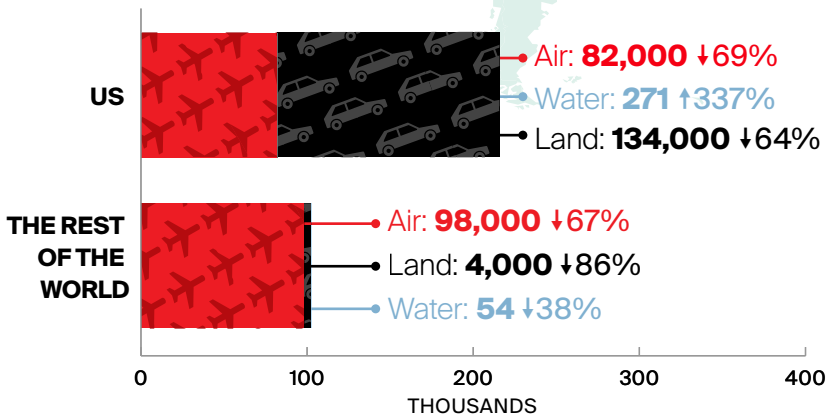

# FEBRUARY 2022 OVERNIGHT ARRIVALS at a glance\*

\*Canadian borders opened to the US on Aug 9, 2021, and to international on Sep 7, 2021.

↓% = Percent change compared to the same period in 2019\*\*  
 □ = Increase in arrivals compared to 2021

## Mode of Arrivals in February 2022

\*\*Percentages shown are year-over-year changes compared to the same period in 2019.

Arrivals figures are preliminary estimates and are subject to change.

Infographic designed by @DestinationCAN  
 For more information, visit [www.destinationcanada.com](http://www.destinationcanada.com)