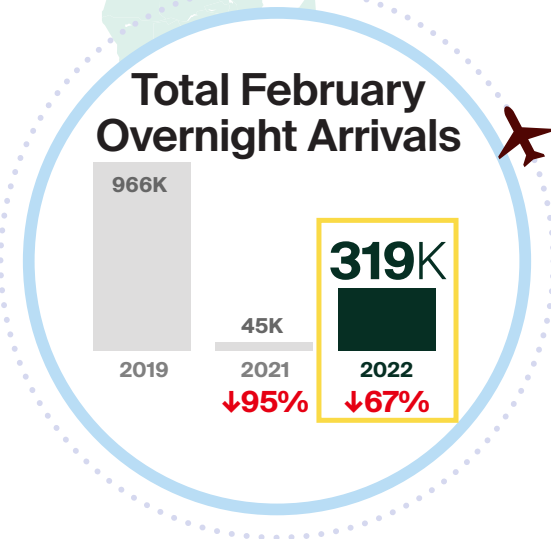

# FEBRUARY 2022 OVERNIGHT ARRIVALS at a glance\*

\*Canadian borders opened to the US on Aug 9, 2021, and to international on Sep 7, 2021.

↓% = Percent change compared to the same period in 2019\*\*  
 □ = Increase in arrivals compared to 2021

## Mode of Arrivals in February 2022

\*\*Percentages shown are year-over-year changes compared to the same period in 2019.

Arrivals figures are preliminary estimates and are subject to change.

Infographic designed by @DestinationCAN  
 For more information, visit [www.destinationcanada.com](http://www.destinationcanada.com)