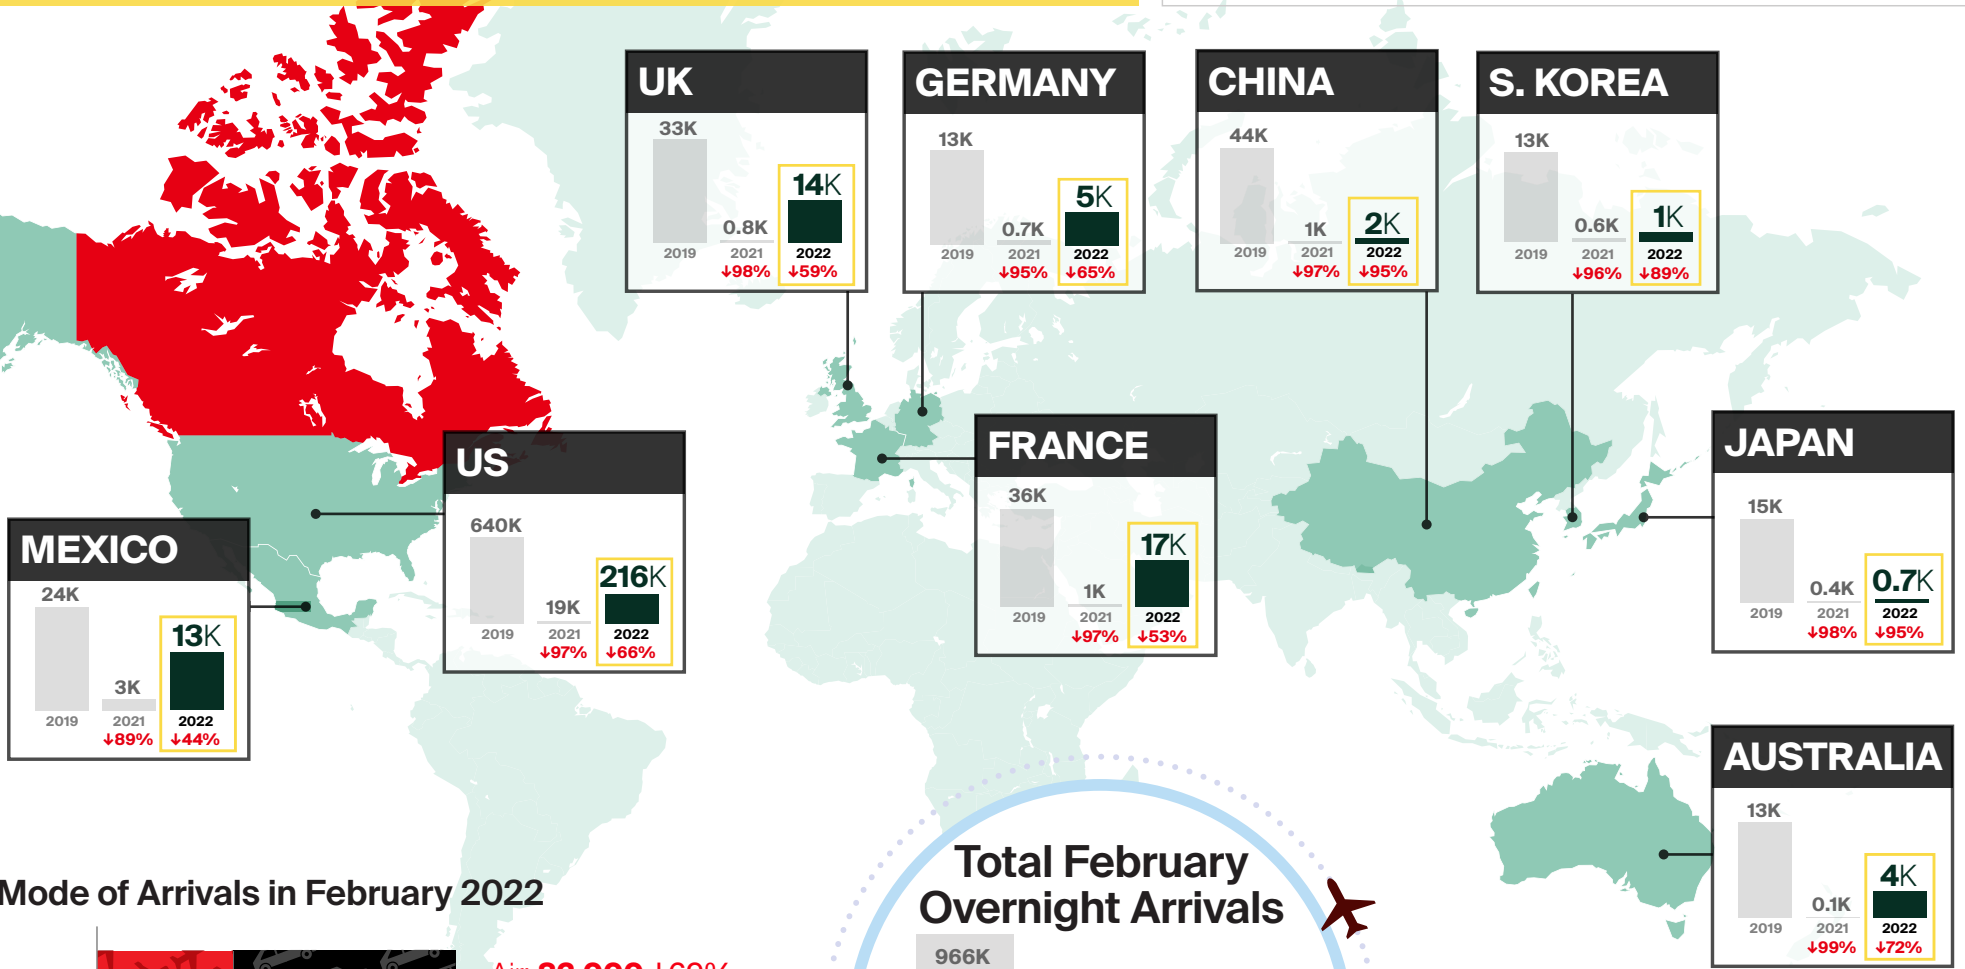

# FEBRUARY 2022 OVERNIGHT ARRIVALS at a glance\*

\*Canadian borders opened to the US on Aug 9, 2021, and to international on Sep 7, 2021.

↓% = Percent change compared to the same period in 2019\*\*  
 □ = Increase in arrivals compared to 2021

## Mode of Arrivals in February 2022

\*\*Percentages shown are year-over-year changes compared to the same period in 2019.

Arrivals figures are preliminary estimates and are subject to change.

Infographic designed by @DestinationCAN  
 For more information, visit [www.destinationcanada.com](http://www.destinationcanada.com)